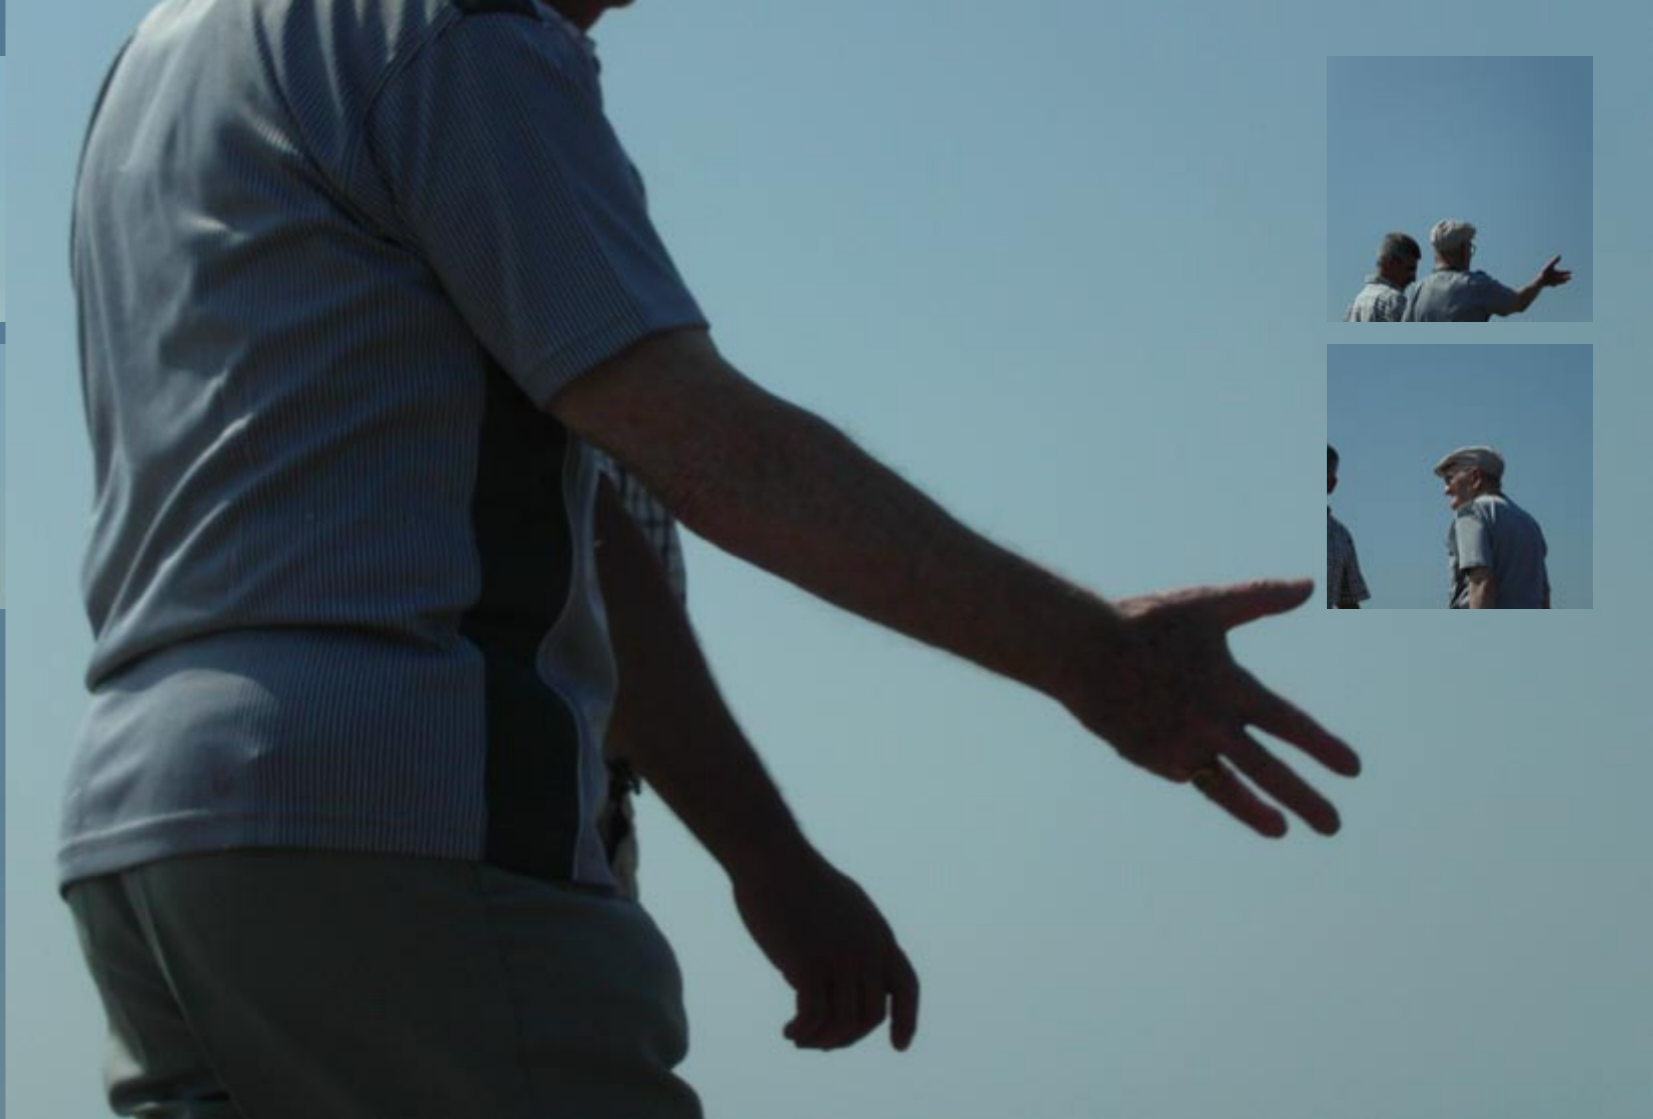

www.farbkraft.de

am **MEER**

farbkraft PDF-Magazin 01

A close-up photograph showing a red curved surface on the left and a grey panel on the right. On the grey panel, there is a large black number '1'. A small circular hole is visible on the grey panel below the number. The background is dark.