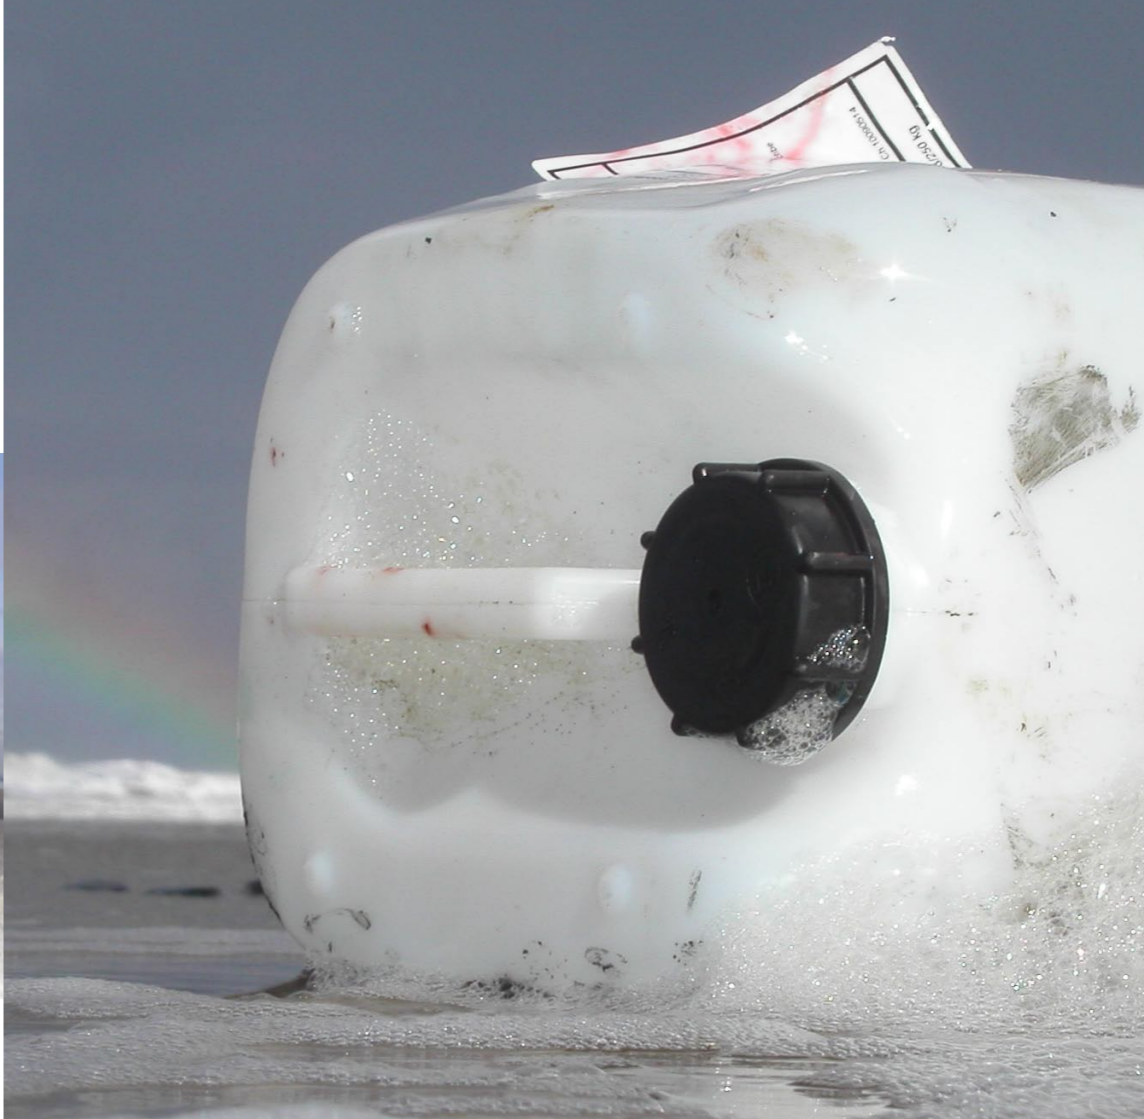

www.farbkraft.de

am **MEER**

farbkraft PDF-Magazin 01

A close-up photograph showing a red curved surface on the left and a grey panel on the right. On the grey panel, there is a large black number '1'. A small circular hole is visible on the grey panel below the number. The background is dark.